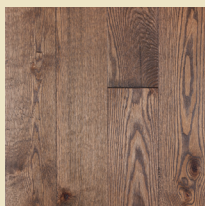

Mountain Home Hand-scraped Collection

Offer your customers all the prestige of this exclusive collection of entirely hand-scraped plank flooring.

Jaypeak
Red Oak

Barnwood
Birch

Greystone
Maple

Yellowstone
Birch

Smokey Mountain
Quarter Sawn Oak

Whistler Mountain
Maple

Adirondak
Quarter Sawn Oak

Catskill
Cherry

Hearthstone
Walnut

- Grades: #1 & #2 Mix grade
- Width: 5"
- Thickness: 3/4"
- Species: Walnut, Birch, Cherry, Quarter Sawn White Oak, Red Oak