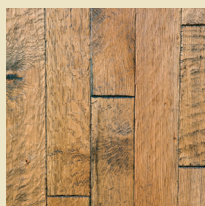

Mountain Home Hand-scraped Collection

Offer your customers all the prestige of this exclusive collection of entirely hand-scraped plank flooring.

Jaypeak
Red Oak

Barnwood
Birch

Greystone
Maple

Yellowstone
Birch

Smokey Mountain
Quarter Sawn Oak

Whistler Mountain
Maple

Adirondak
Quarter Sawn Oak

Catskill
Cherry

Hearthstone
Walnut

- Grades: #1 & #2 Mix grade
- Width: 5"
- Thickness: 3/4"
- Species: Walnut, Birch, Cherry, Quarter Sawn White Oak, Red Oak