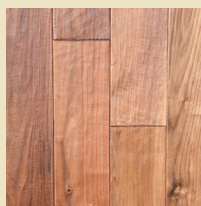

Mountain Home Hand-scraped Collection

Offer your customers all the prestige of this exclusive collection of entirely hand-scraped plank flooring.

Jaypeak
Red Oak

Barnwood
Birch

Greystone
Maple

Yellowstone
Birch

Smokey Mountain
Quarter Sawn Oak

Whistler Mountain
Maple

Adirondak
Quarter Sawn Oak

Catskill
Cherry

Hearthstone
Walnut

- Grades: #1 & #2 Mix grade
- Width: 5"
- Thickness: 3/4"
- Species: Walnut, Birch, Cherry, Quarter Sawn White Oak, Red Oak

- 9 colours available
- Oil finish UV cured: zero V.O.C.

1031, 7e rang, Wickham, Quebec
Canada J0C 1S0
T. 819 398-6303 • F. 819 398-5355
1 888 4 WICKHAM (1 888 494-2542)
wickhamhardwood.com

Member of

FPIinnovations